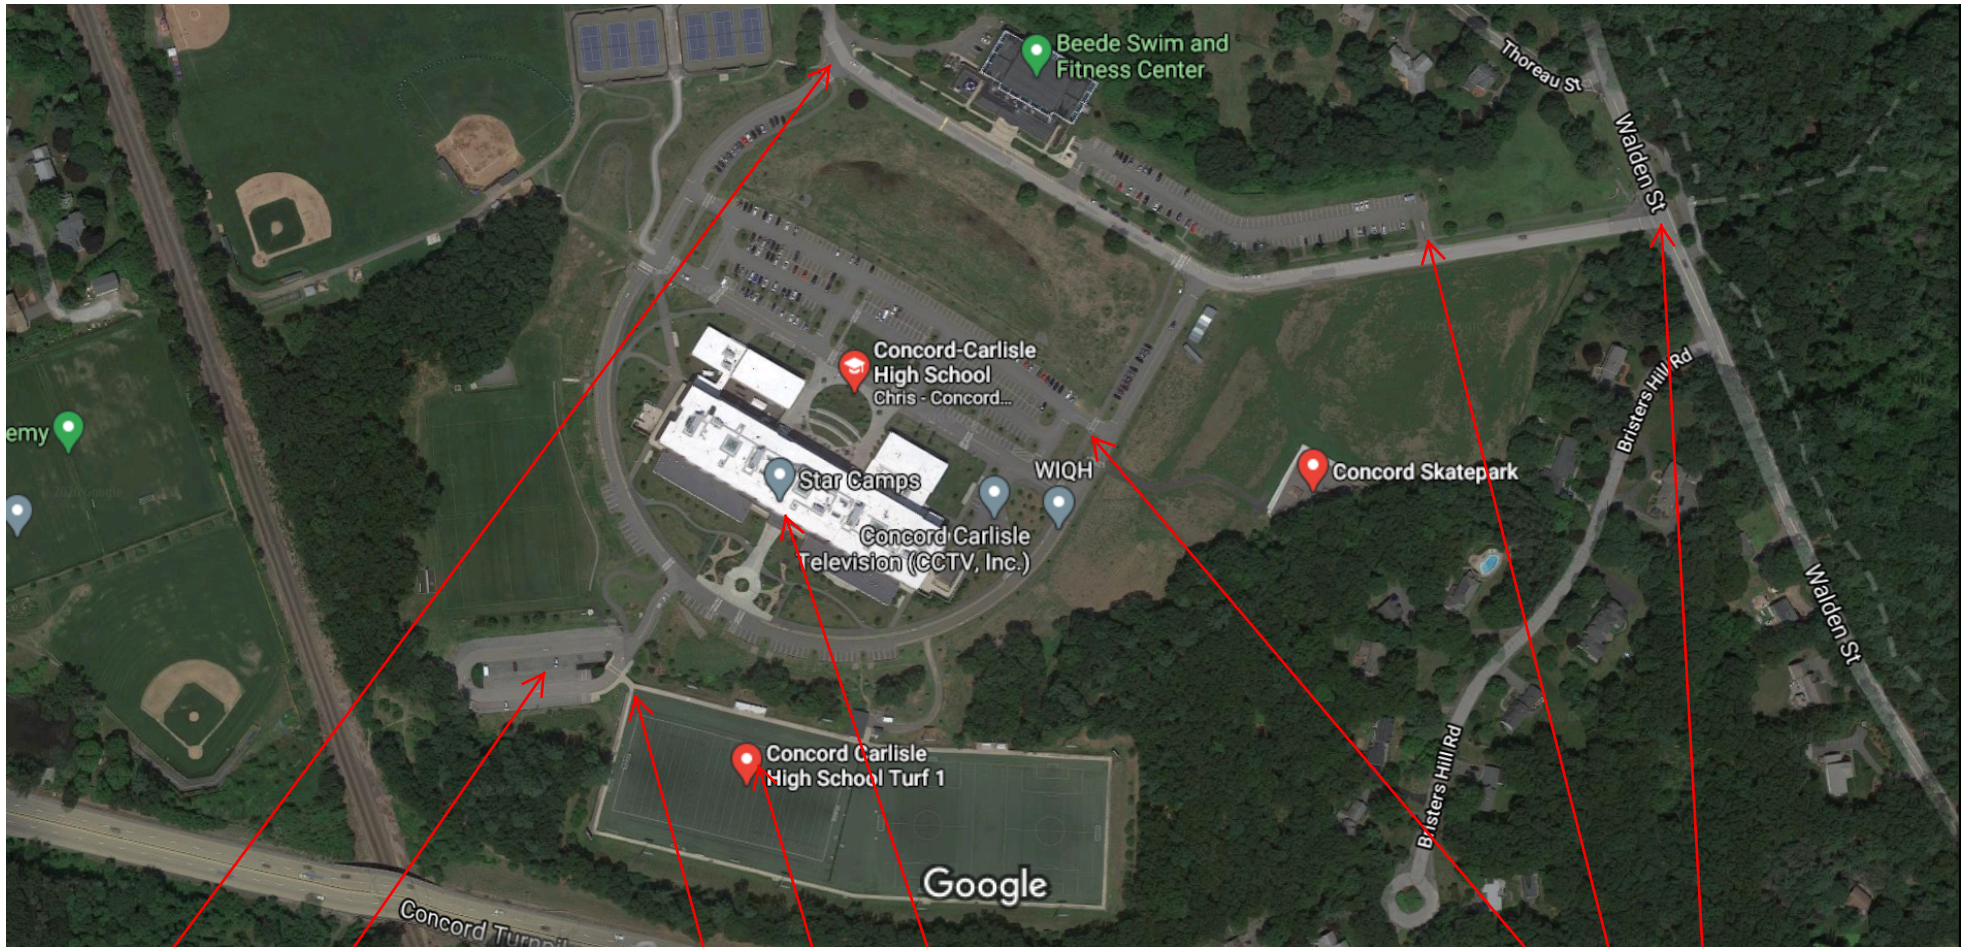

2021 Concord Annual Town Meeting location - Doug White Fields at Concord Carlisle Regional High School, 500 Walden Street

200 ft

Exit only

Restricted Parking: handicap and town staff only

Voter check-in (lobby facing the field)

Entrance only

Parking (overflow at Alcott School)

Location of town meeting: Doug White Memorial Field

Handicap check-in & entrance to field