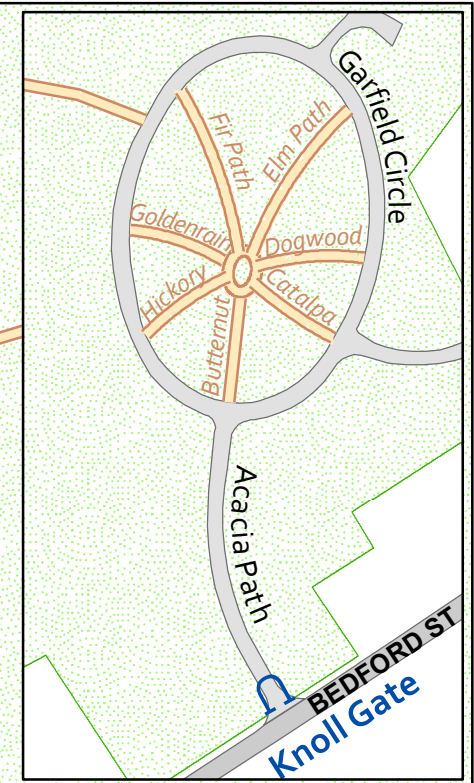

Scan here for an interactive tour!

Sleepy Hollow Cemetery

Concord, Massachusetts

- Grave of Interest (see reverse)
- ▬ Road
- ▬ Path

0 25 50 100 Feet