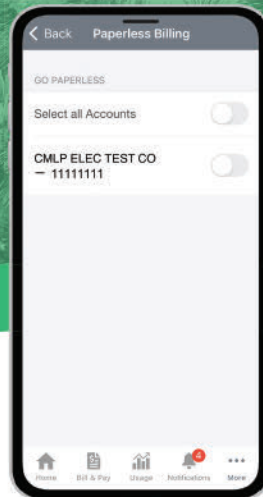

# SMART ENVIRONMENT

Saving the planet one tree at a time.

SMART LIFE. SMART MANAGEMENT. SMARTHUB.

Choose paperless billing with your SmartHub account and join the thousands of your Concord neighbors already participating.

With convenient access to your utility bill anytime and anywhere, doing your part to save the environment – and a few trees – just got easier.

...all in the palm of your hand and online. Sign up today.