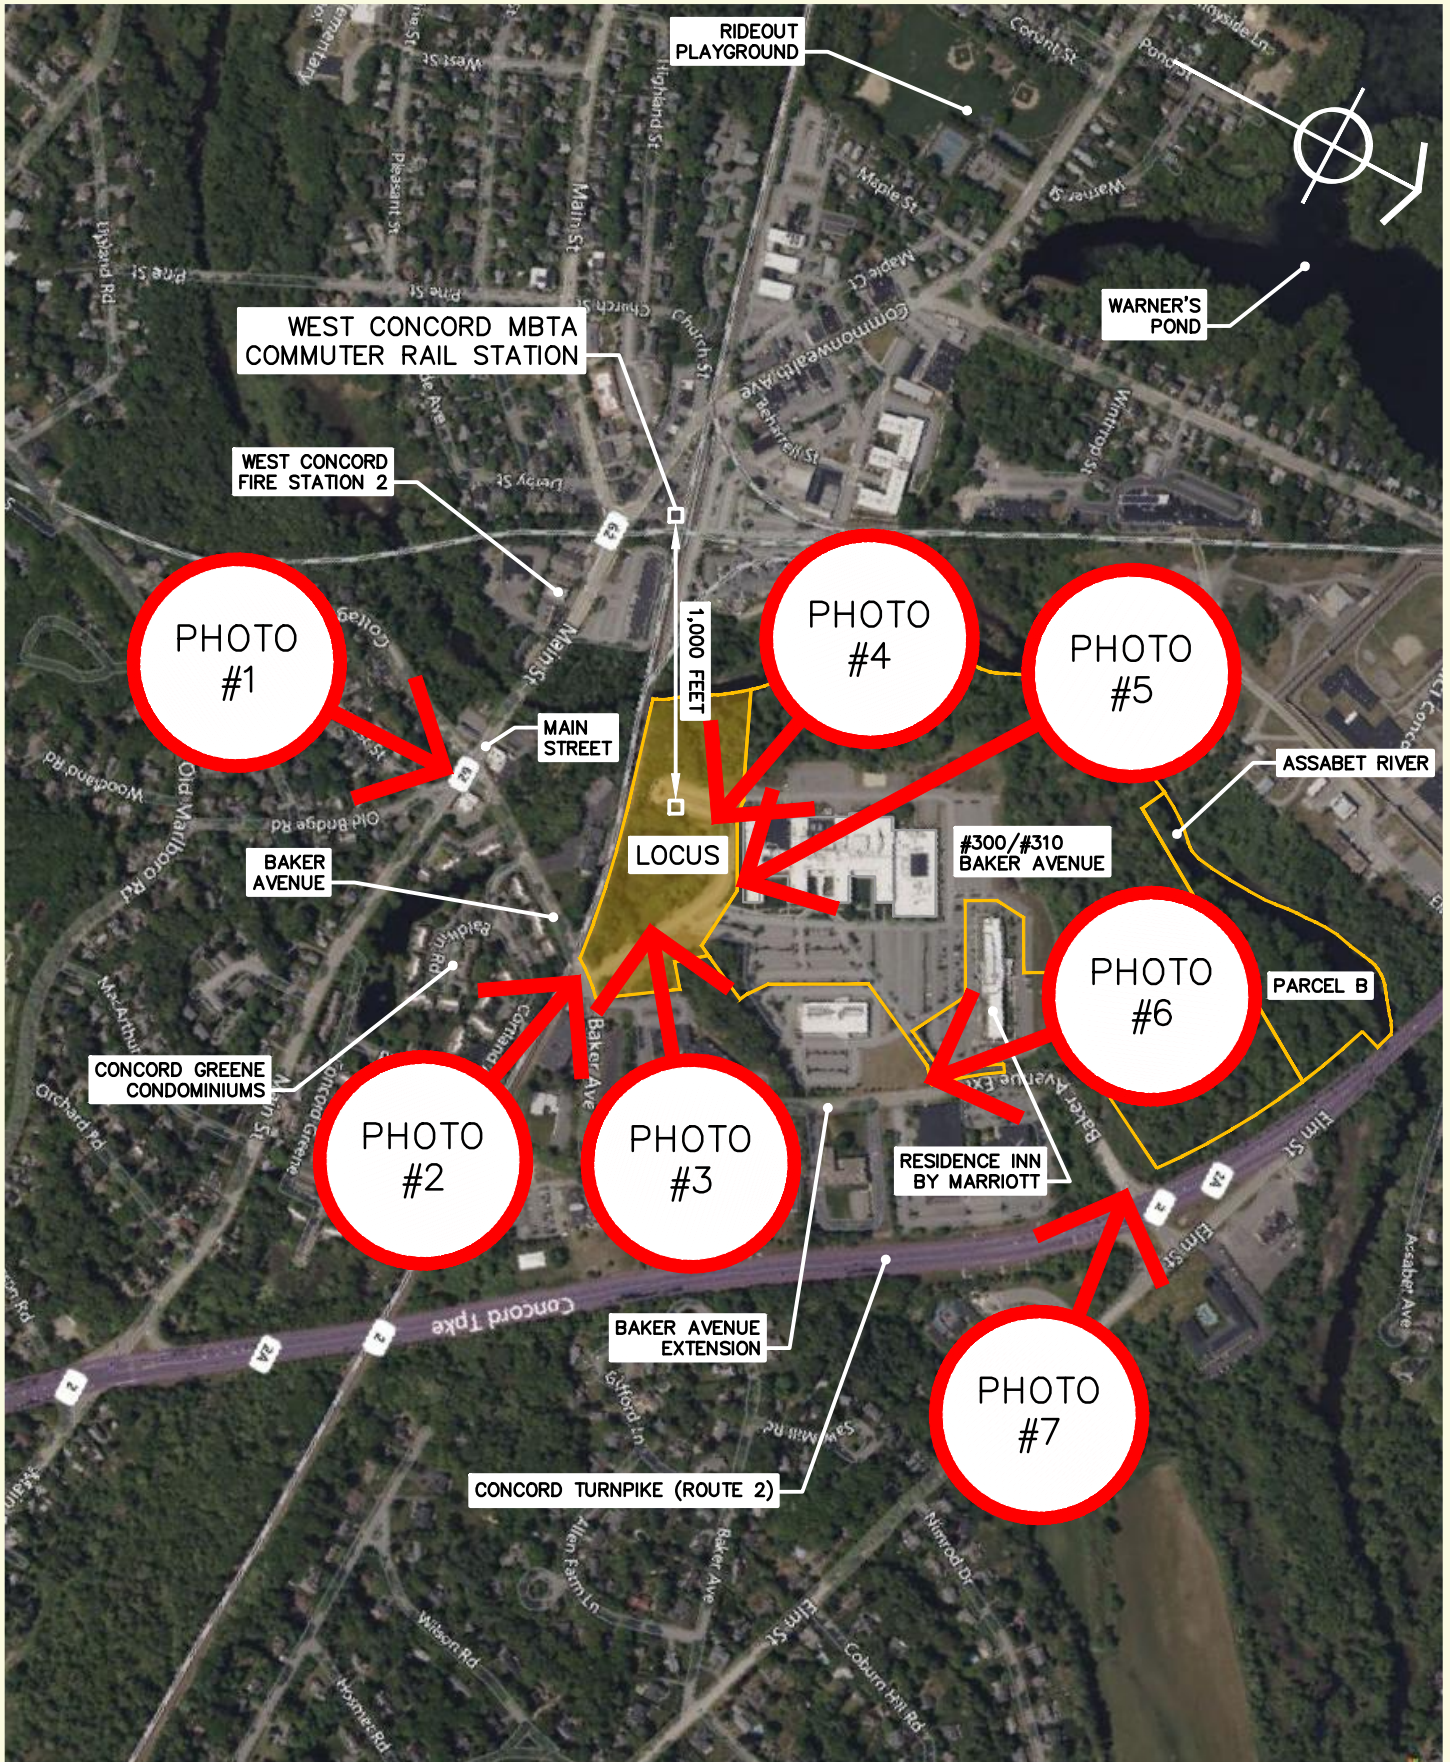

NOVO Riverside Commons - Photo Locations

Concord, Massachusetts

**INTERSECTION OF MAIN STREET
AND
BAKER AVENUE**

#1

**INTERSECTION OF BAKER AVENUE
AND
ENTRANCE TO LOCUS/CONCORD MEADOWS**

#2

**VIEW ACROSS POND ON LOCUS
EASTERLY TOWARD
BAKER AVENUE**

#3

**VIEW ACROSS POND ON LOCUS
WESTERLY TOWARD
ASSABET RIVER**

#4

**WESTERLY VIEW OF LOCUS FROM WELCH'S
GRAPE ARBOR**

#5

**INTERSECTION OF BAKER AVENUE EXTENSION
AND
ENTRANCE TO CONCORD MEADOWS**

#6

**INTERSECTION OF BAKER AVENUE EXTENSION
AND
ROUTE 2**