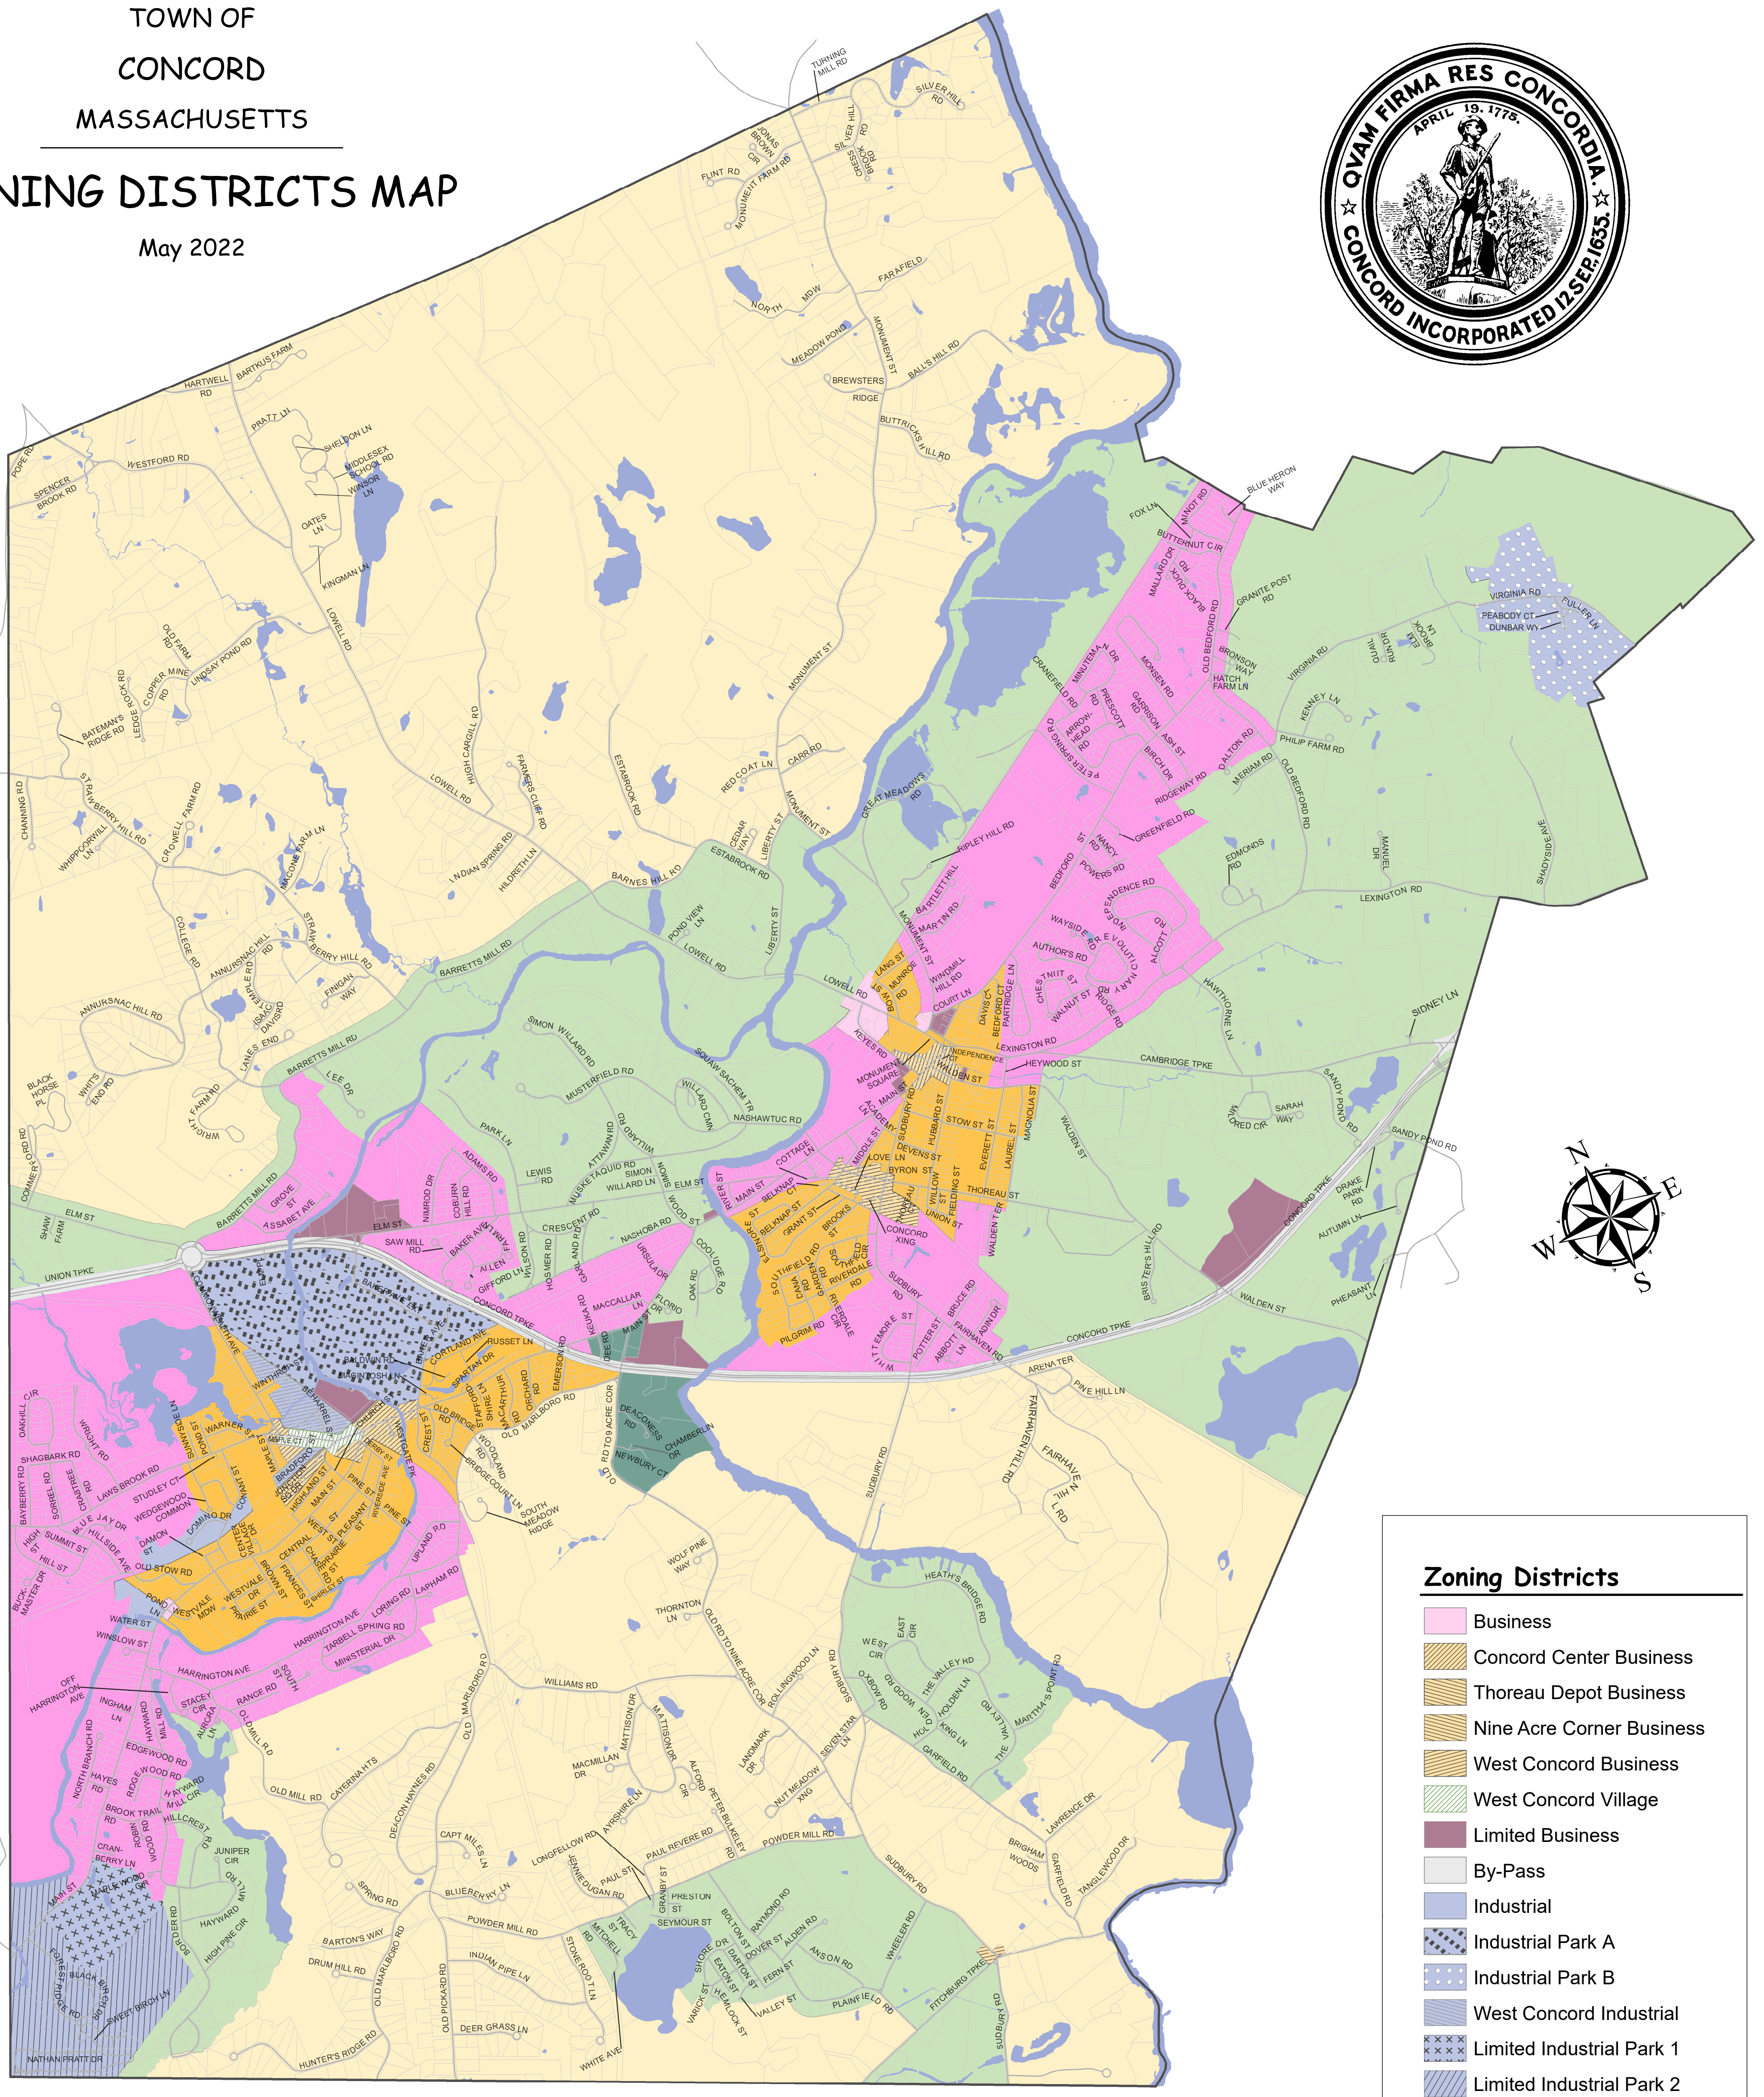

TOWN OF  
CONCORD  
MASSACHUSETTS

# ZONING DISTRICTS MAP

May 2022

### Zoning Districts

- Business
- Concord Center Business
- Thoreau Depot Business
- Nine Acre Corner Business
- West Concord Business
- West Concord Village
- Limited Business
- By-Pass
- Industrial
- Industrial Park A
- Industrial Park B
- West Concord Industrial
- Limited Industrial Park 1
- Limited Industrial Park 2
- Medical Professional
- Residence A
- Residence AA
- Residence B
- Residence C