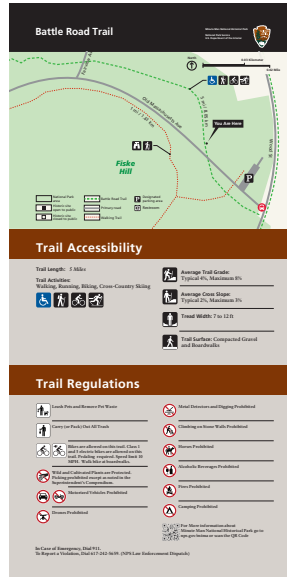

**Sign Type**

TH-L

Trailhead - Large - UP18x36  
Double-Sided

**Sign Code**

TH-L-11

**Size**

18" x 36"

Side 1