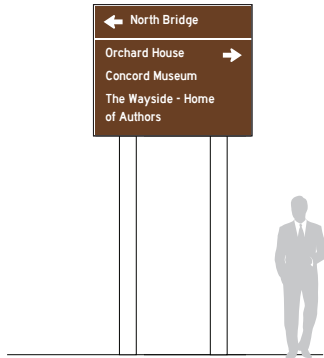

RG-2.0  
Roadway Guide Sign  
Directional

**Sign Code**

RG-2.0-1

**Size**

70.0982" x 58.068"

**Cap Height**

4"

**Scale**