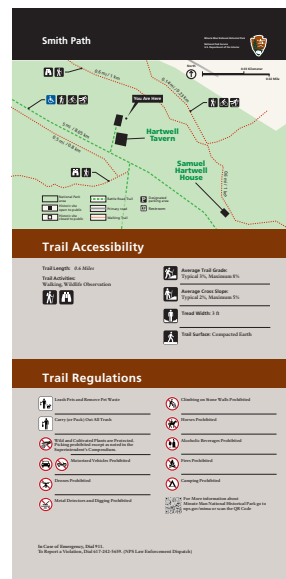

**Size**

12" x 24"

**Scale**

1 1/2" = 1'-0"

**Sign Type**

TH-S  
Trailhead - Small - UP12x24  
Single-Sided

**Sign Code**

TH-S-7