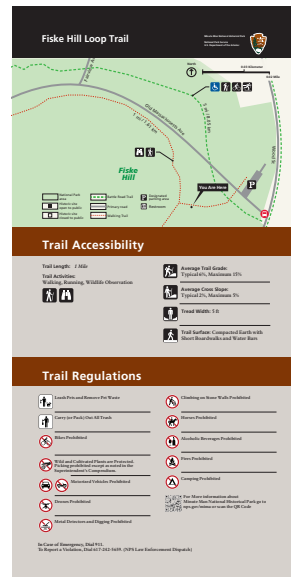

Size

12" x 24"