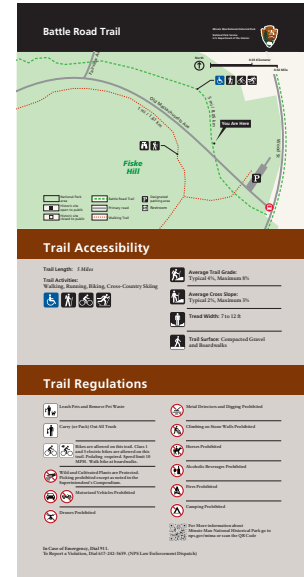

**Sign Type**

TH-L

Trailhead - Large - UP18x36  
Double-Sided

**Sign Code**

TH-L-11

**Size**

18" x 36"

Side 1