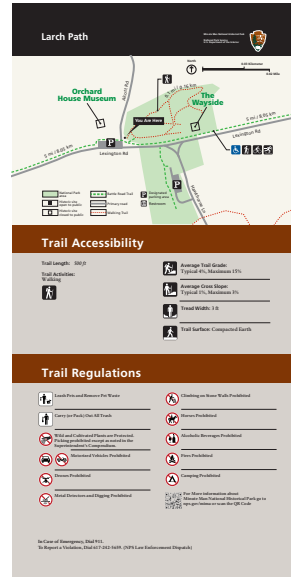

Sign Type

TH-S
Trailhead - Small - UP12x24
Single-Sided

Sign Code

TH-S-11

Size

12" x 24"