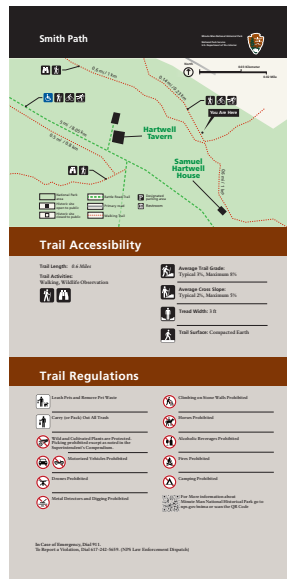

Size

12" x 24"

Side 1