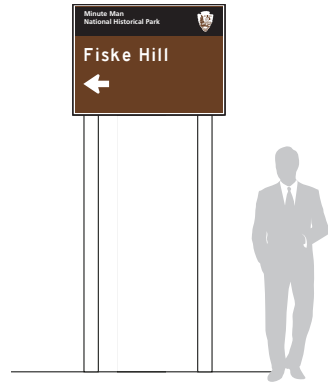

PF-1.0D

Pathfinder Sign (1 Line, Arrow)

**Sign Code**

PF-1.0D-1

**Size**

47.328" x 34.328"

**Cap Height**

4"