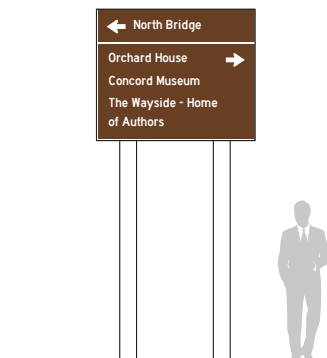

Cap Height

4"