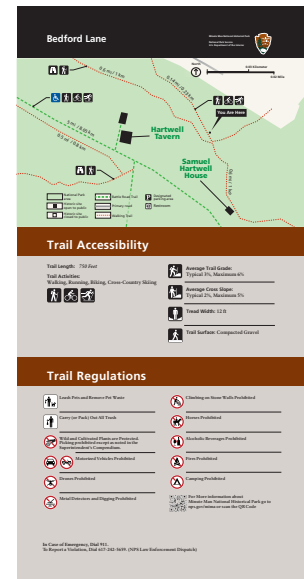

Side 2

Scale

1 1/2" = 1'-0"