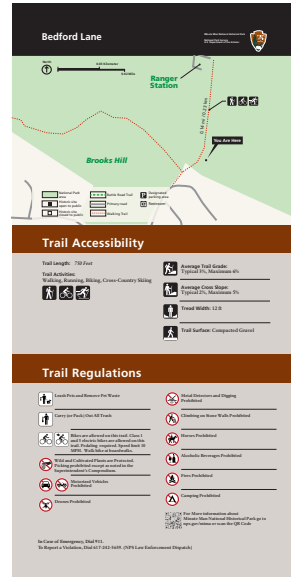

Sign Type

TH-S
Trailhead - Small - UP12x24
Single-Sided

Sign Code

TH-S-13

Size

12" x 24"

Scale

1 1/2" = 1'-0"

Sign Type

TH-S
Trailhead - Small - UP12x24
Double-Sided

Sign Code

TH-S-14