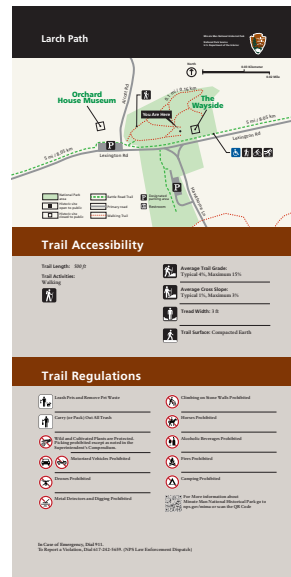

Size

12" x 24"