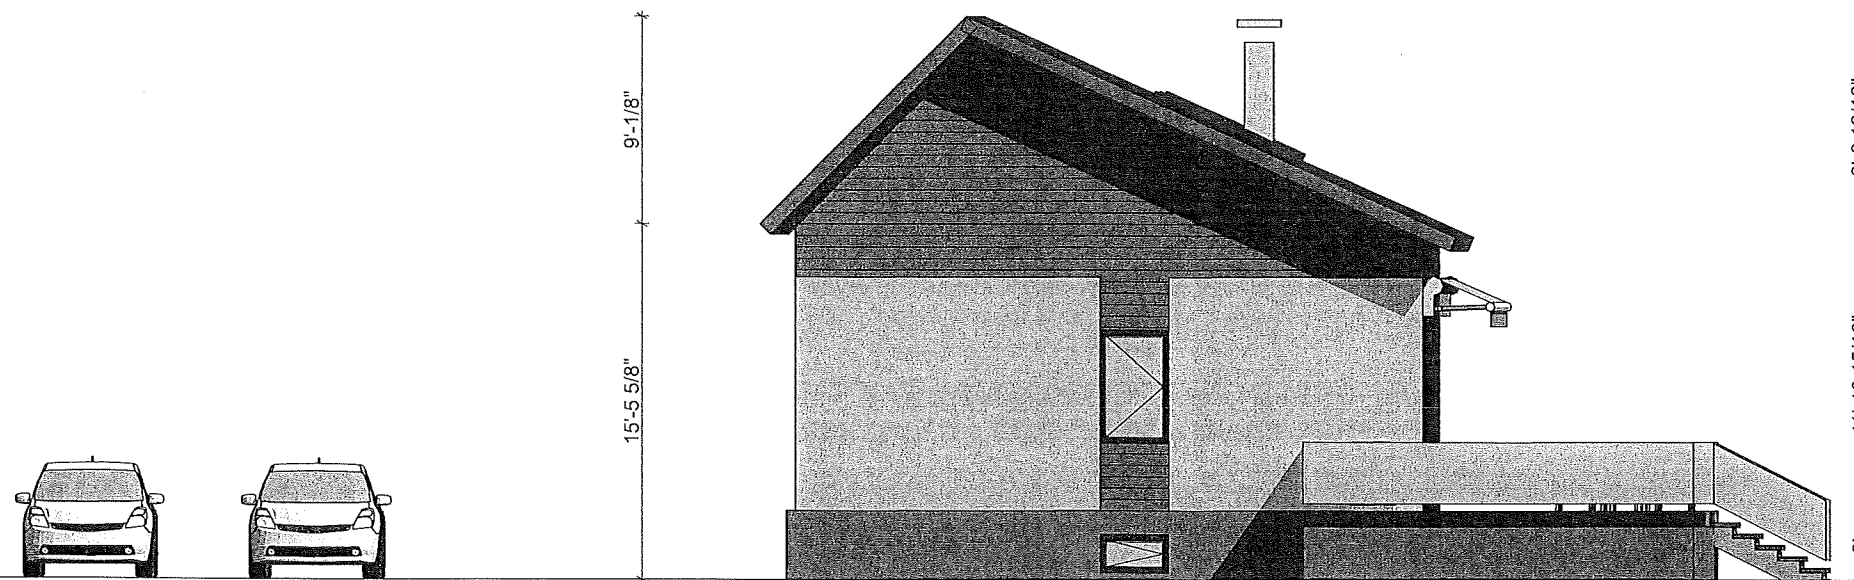

Section 1

North Elevation

East Elevation

1 Floor Dwelling Unit

North Elevation, Scale 1:100
 East Elevation, Scale 1:100
 Section 1, Scale 1:100
 262 Virginia Rd, Concord MA, 01742-2717
 February 2024,
 Architecture drawing 04/5
 Dimitar Mladenov, Architect
 Reg.N 01410
 Chamber of Architects in Bulgaria

South Elevation

West Elevation

1 Floor Dwelling Unit

South Elevation, Scale 1:100
 West Elevation, Scale 1:100
 262 Virginia Rd, Concord MA, 01742-2717
 February 2024,
 Architecture drawing 05/5
 Dimitar Mladenov, Architect
 Reg.N 01410
 Chamber of Architects in Bulgaria