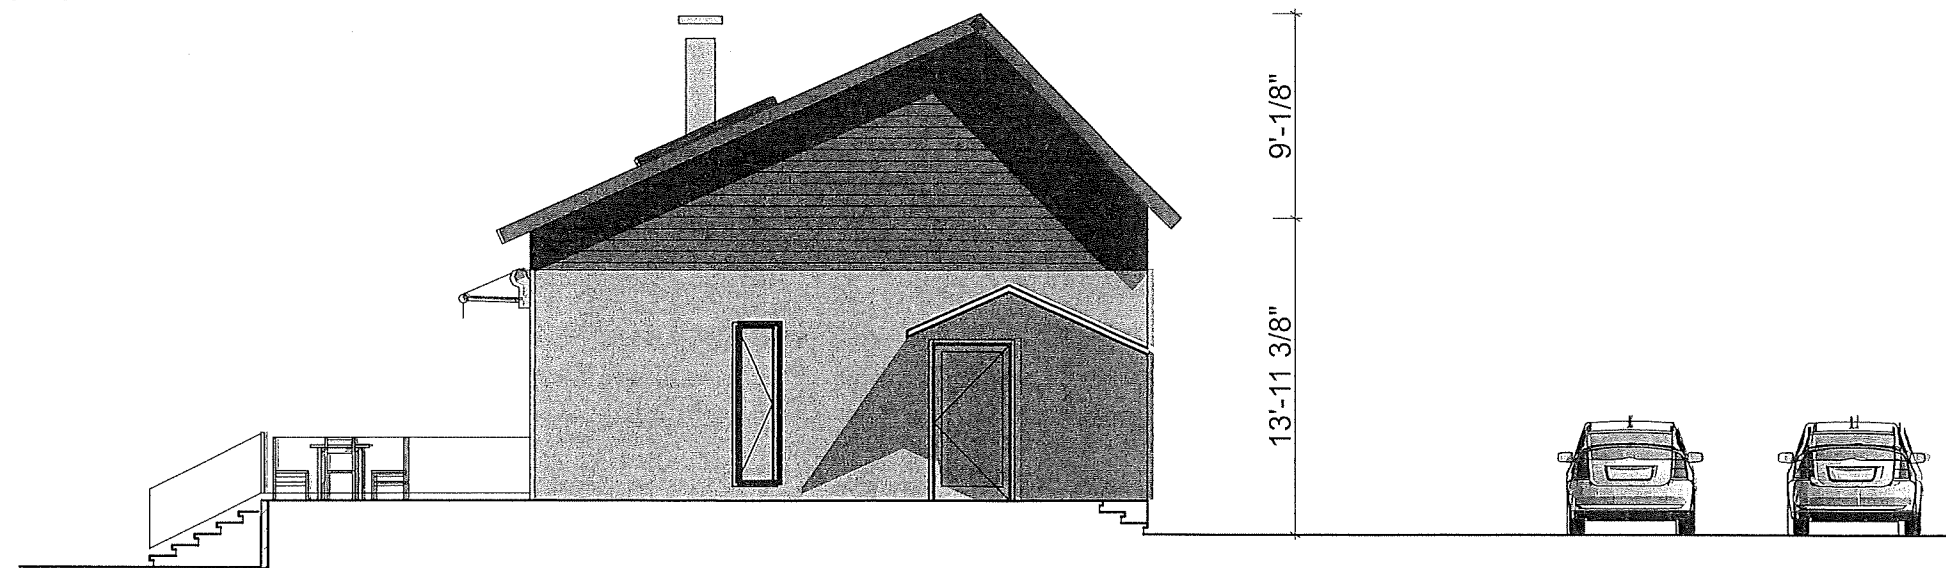

Section 1

North Elevation

East Elevation

1 Floor Dwelling Unit

North Elevation, Scale 1:100
 East Elevation, Scale 1:100
 Section 1, Scale 1:100
 262 Virginia Rd, Concord MA, 01742-2717
 February 2024,
 Architecture drawing 04/5
 Dimitar Mladenov, Architect
 Reg.N 01410
 Chamber of Architects in Bulgaria

South Elevation

West Elevation

1 Floor Dwelling Unit

South Elevation, Scale 1:100
 West Elevation, Scale 1:100
 262 Virginia Rd, Concord MA, 01742-2717
 February 2024,
 Architecture drawing 05/5
 Dimitar Mladenov, Architect
 Reg.N 01410
 Chamber of Architects in Bulgaria