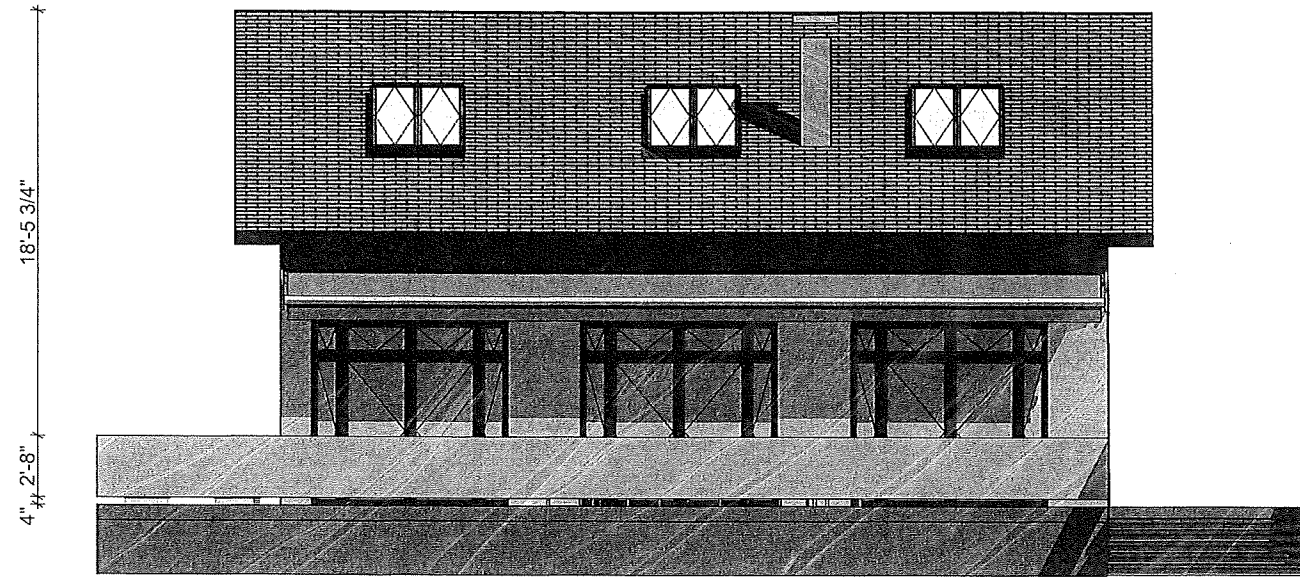

Section 1

North Elevation

East Elevation

1 Floor Dwelling Unit

North Elevation, Scale 1:100
 East Elevation, Scale 1:100
 Section 1, Scale 1:100
 262 Virginia Rd, Concord MA, 01742-2717
 February 2024,
 Architecture drawing 04/5
 Dimitar Mladenov, Architect
 Reg.N 01410
 Chamber of Architects in Bulgaria

South Elevation

West Elevation

1 Floor Dwelling Unit

South Elevation, Scale 1:100
 West Elevation, Scale 1:100
 262 Virginia Rd, Concord MA, 01742-2717
 February 2024,
 Architecture drawing 05/5
 Dimitar Mladenov, Architect
 Reg.N 01410
 Chamber of Architects in Bulgaria