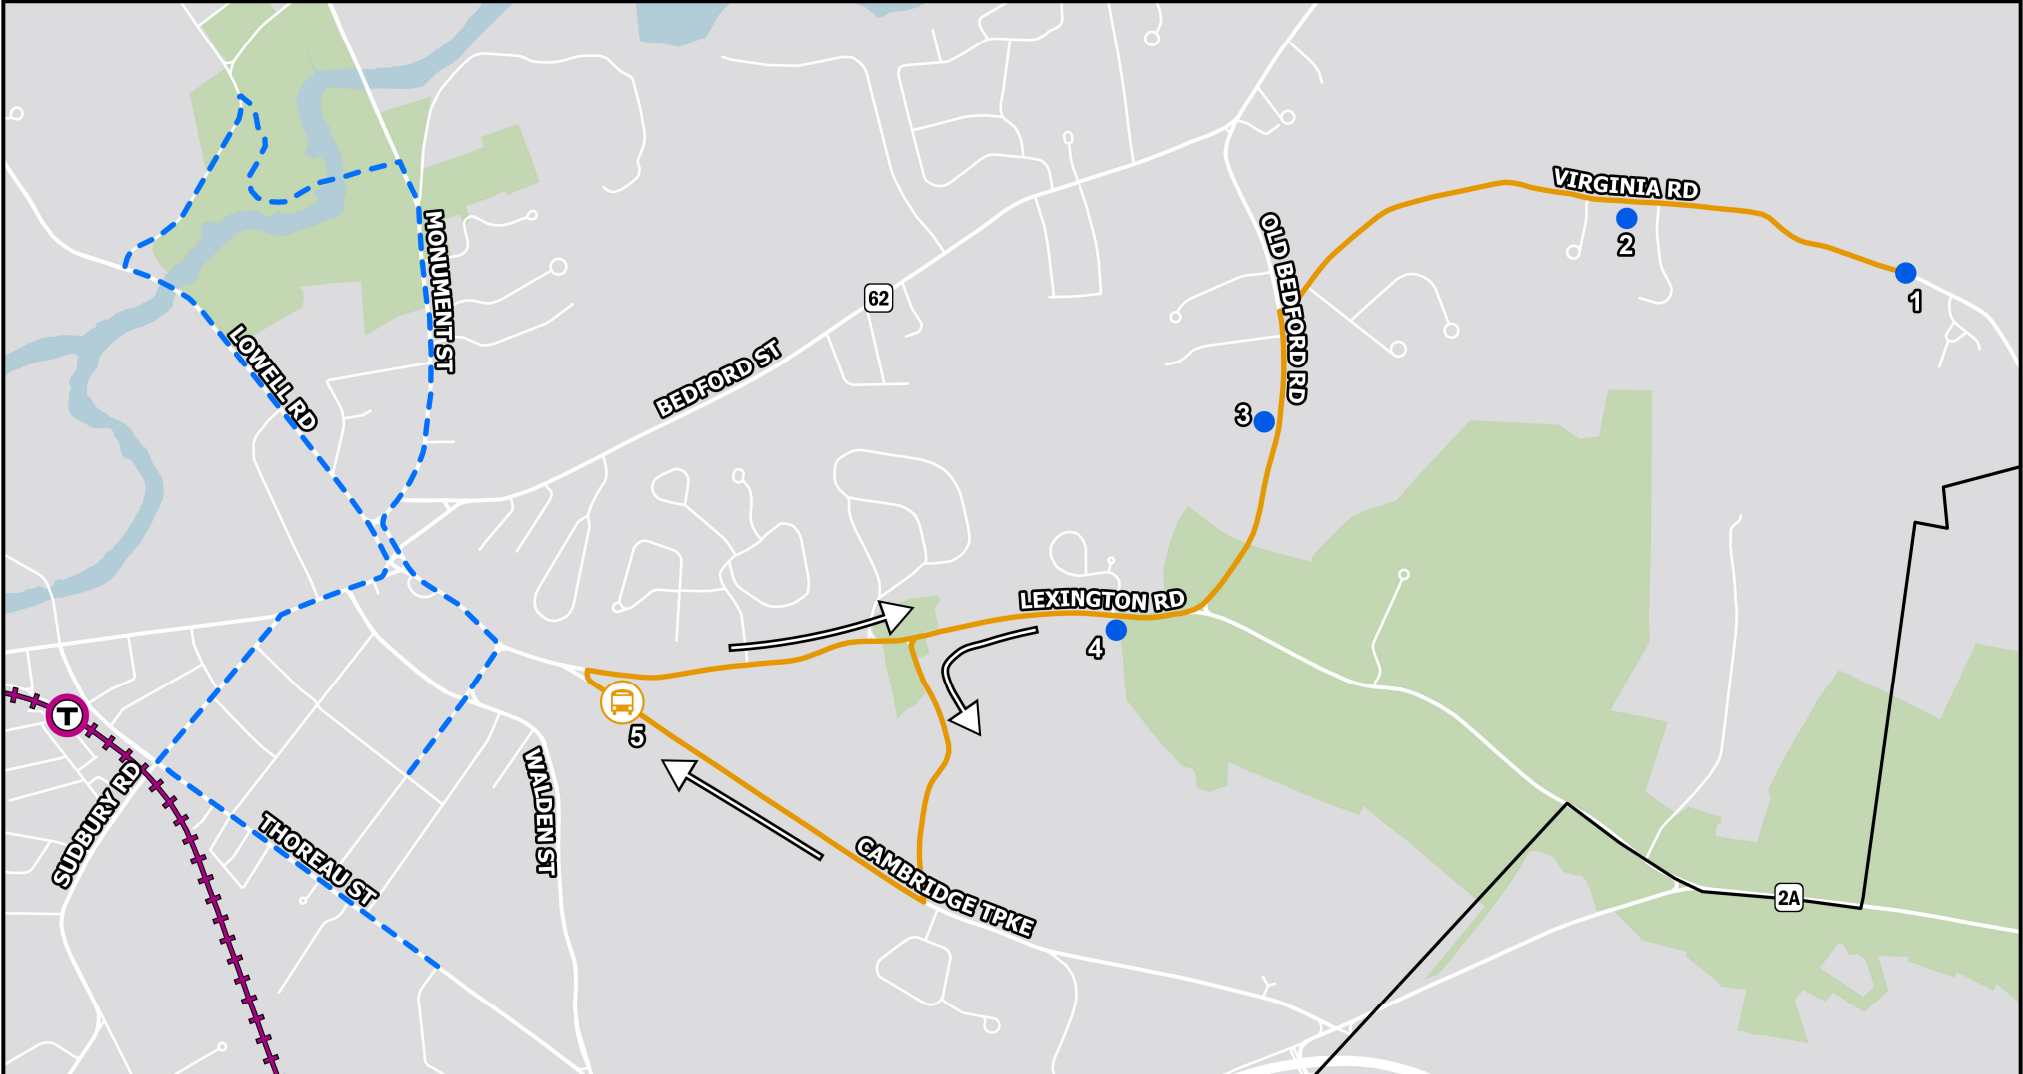

250th Shuttle: Virginia Rd - Concord Museum

Saturday, April 19th, 2025, 6 AM - 9 PM

Route begins at 530 Virginia Rd (Middlesex Green 2) with stops at Thoreau Farm, Heritage Club, and Edmonds Rd.

 Shuttle Dropoff

 Fitchburg Commuter Rail Line

 Shuttle Route

 Parade Route

 Town Boundary

 Concord Station

Shuttle Stops

- 1 - 530 Virginia Rd / Middlesex Green 2
- 2 - Thoreau Farm
- 3 - Heritage Club
- 4 - Edmonds Rd
- 5 - Concord Museum

1,000
 Feet