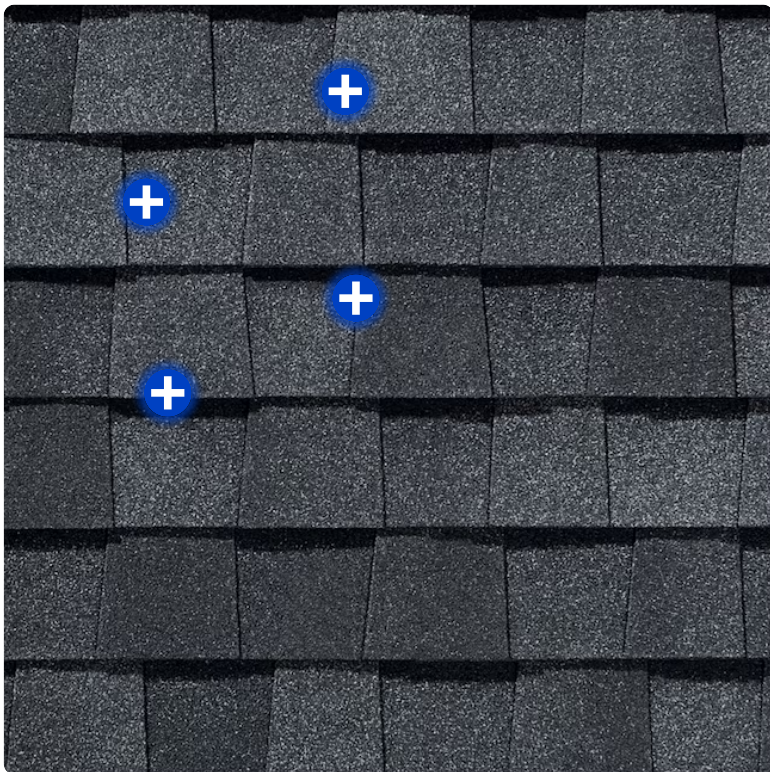

Building Supplies / Roofing / Roof Shingles

Viewed 03/3/2026

More R

Feedback

Members save more. [Sign in or join for FREE](#)

This item is unavailable. Here are some similar items ...

Trending Now

Owens Corning TruDefinition Duration Onyx Black Algae...
★★★★★ 38775